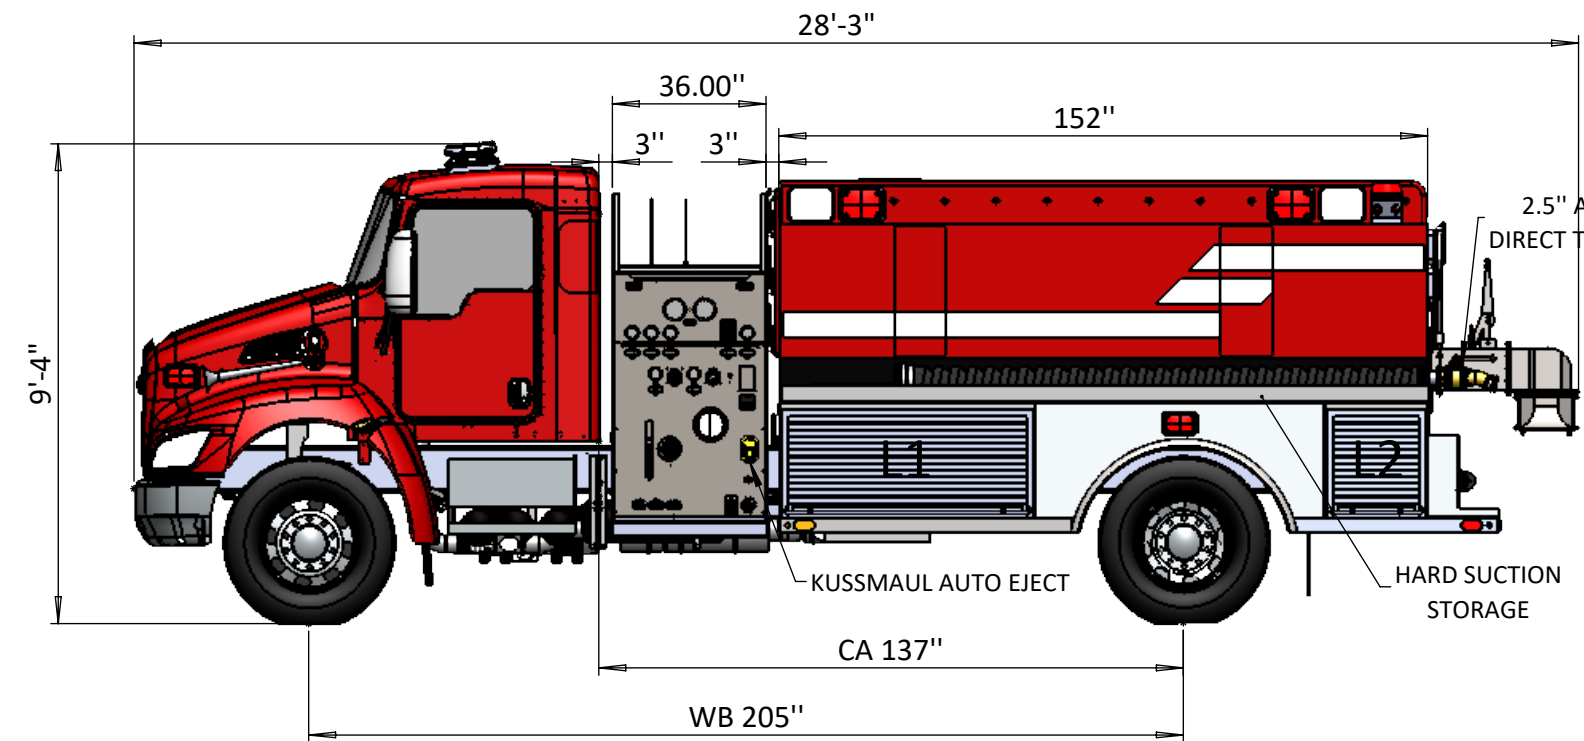

8 7 6 5 4 3 2 1

CHASSIS	KENWORTH T370 SINGLE AXLE
PUMP	HALE MBP 1000GPM
TANK VOLUME	2000 GALLON

D

D

C

C

B

B

A

COMPARTMENT	HEIGHT	WIDTH	DEPTH	VOLUME IN Cu.Ft.
L1	27"	60"	26"	24.375
L2	27"	24"	26"	9.75
R1	27"	60"	26"	24.375
R2	27"	24"	26"	9.75"

PROPRIETARY AND CONFIDENTIAL
 THE INFORMATION CONTAINED IN THIS DRAWING IS THE SOLE PROPERTY OF SMYRNA TRUCK AND CARGO. ANY REPRODUCTION IN PART OR WHOLE WITHOUT THE WRITTEN PERMISSION OF SMYRNA TRUCK AND CARGO IS PROHIBITED.

ENGINEER: SS
 APPROV.: WP

TITLE		STOCK 2000 GALLON SUPER TANKER			
SIZE	SCALE	DATE	DRAWING NUMBER	REV	SHEET
B	1:40	20 Jan 2021		R00	1 OF 1

Legend
 Item No.
 Quantity

8 7 6