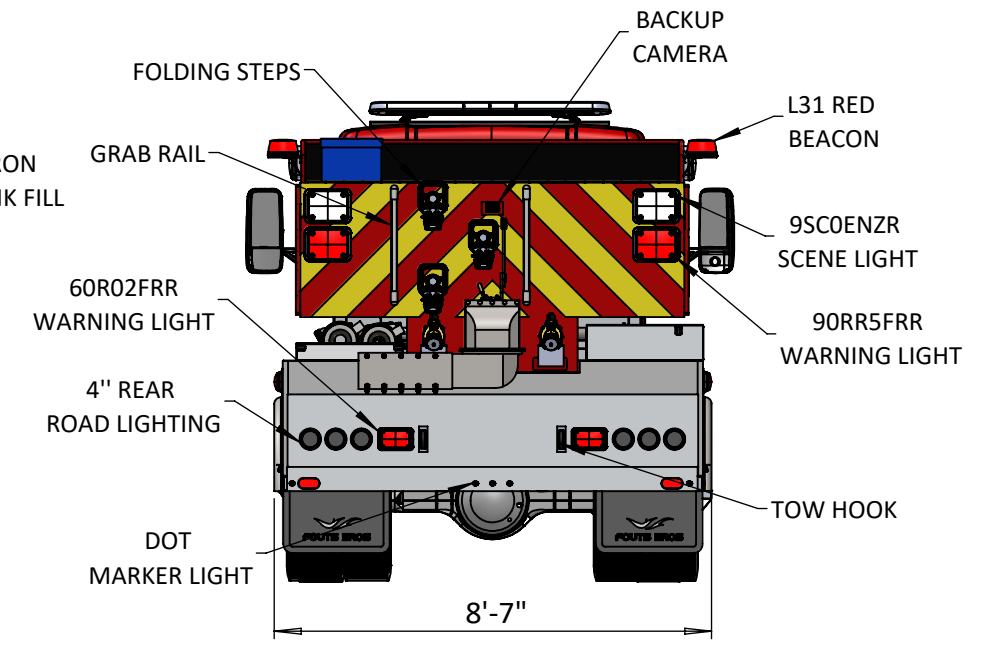

8 7 6 5 4 3 2 1

CHASSIS	KENWORTH T370 SINGLE AXLE
PUMP	HALE MBP 1000GPM
TANK VOLUME	2000 GALLON

D

D

C

C

B

B

A

COMPARTMENT	HEIGHT	WIDTH	DEPTH	VOLUME IN Cu.Ft.
L1	27"	60"	26"	24.375
L2	27"	24"	26"	9.75
R1	27"	60"	26"	24.375
R2	27"	24"	26"	9.75"

PROPRIETARY AND CONFIDENTIAL
 THE INFORMATION CONTAINED IN THIS DRAWING IS THE SOLE PROPERTY OF SMYRNA TRUCK AND CARGO. ANY REPRODUCTION IN PART OR WHOLE WITHOUT THE WRITTEN PERMISSION OF SMYRNA TRUCK AND CARGO IS PROHIBITED.

ENGINEER: SS
 APPROV.: WP

TITLE		STOCK 2000 GALLON SUPER TANKER			
SIZE	SCALE	DATE	DRAWING NUMBER	REV	SHEET
B	1:40	20 Jan 2021		R00	1 OF 1

Legend
 Item No.
 Quantity

8 7 6