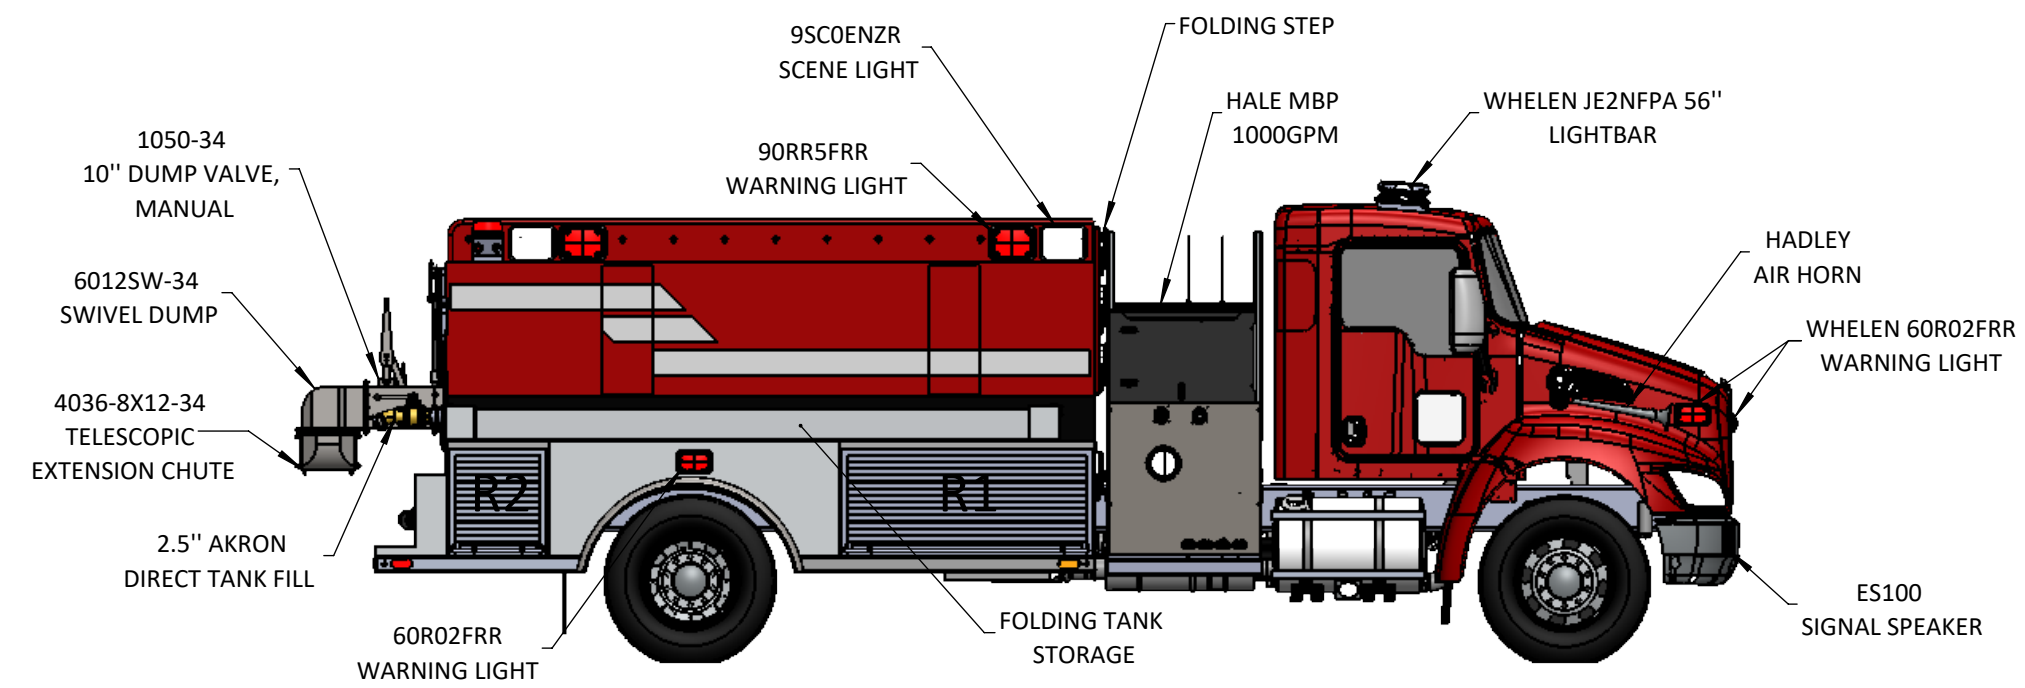

8 7 6 5 4 3 2 1

CHASSIS	KENWORTH T370 SINGLE AXLE
PUMP	HALE MBP 1000GPM
TANK VOLUME	2000 GALLON

D

D

C

C

B

B

A

COMPARTMENT	HEIGHT	WIDTH	DEPTH	VOLUME IN Cu.Ft.
L1	27"	60"	26"	24.375
L2	27"	24"	26"	9.75
R1	27"	60"	26"	24.375
R2	27"	24"	26"	9.75"

PROPRIETARY AND CONFIDENTIAL
 THE INFORMATION CONTAINED IN THIS DRAWING IS THE SOLE PROPERTY OF SMYRNA TRUCK AND CARGO. ANY REPRODUCTION IN PART OR WHOLE WITHOUT THE WRITTEN PERMISSION OF SMYRNA TRUCK AND CARGO IS PROHIBITED.

ENGINEER: SS
 APPROV.: WP

TITLE		STOCK 2000 GALLON SUPER TANKER			
SIZE	SCALE	DATE	DRAWING NUMBER	REV	SHEET
B	1:40	20 Jan 2021		R00	1 OF 1

Legend
 Item No.
 Quantity

8 7 6