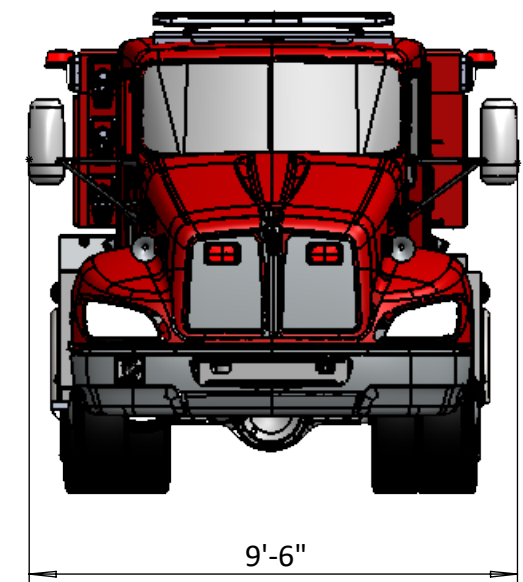

8 7 6 5 4 3 2 1

CHASSIS	KENWORTH T370 SINGLE AXLE
PUMP	HALE MBP 1000GPM
TANK VOLUME	2000 GALLON

D

D

C

C

B

B

A

COMPARTMENT	HEIGHT	WIDTH	DEPTH	VOLUME IN Cu.Ft.
L1	27"	60"	26"	24.375
L2	27"	24"	26"	9.75
R1	27"	60"	26"	24.375
R2	27"	24"	26"	9.75"

PROPRIETARY AND CONFIDENTIAL
 THE INFORMATION CONTAINED IN THIS DRAWING IS THE SOLE PROPERTY OF SMYRNA TRUCK AND CARGO. ANY REPRODUCTION IN PART OR WHOLE WITHOUT THE WRITTEN PERMISSION OF SMYRNA TRUCK AND CARGO IS PROHIBITED.