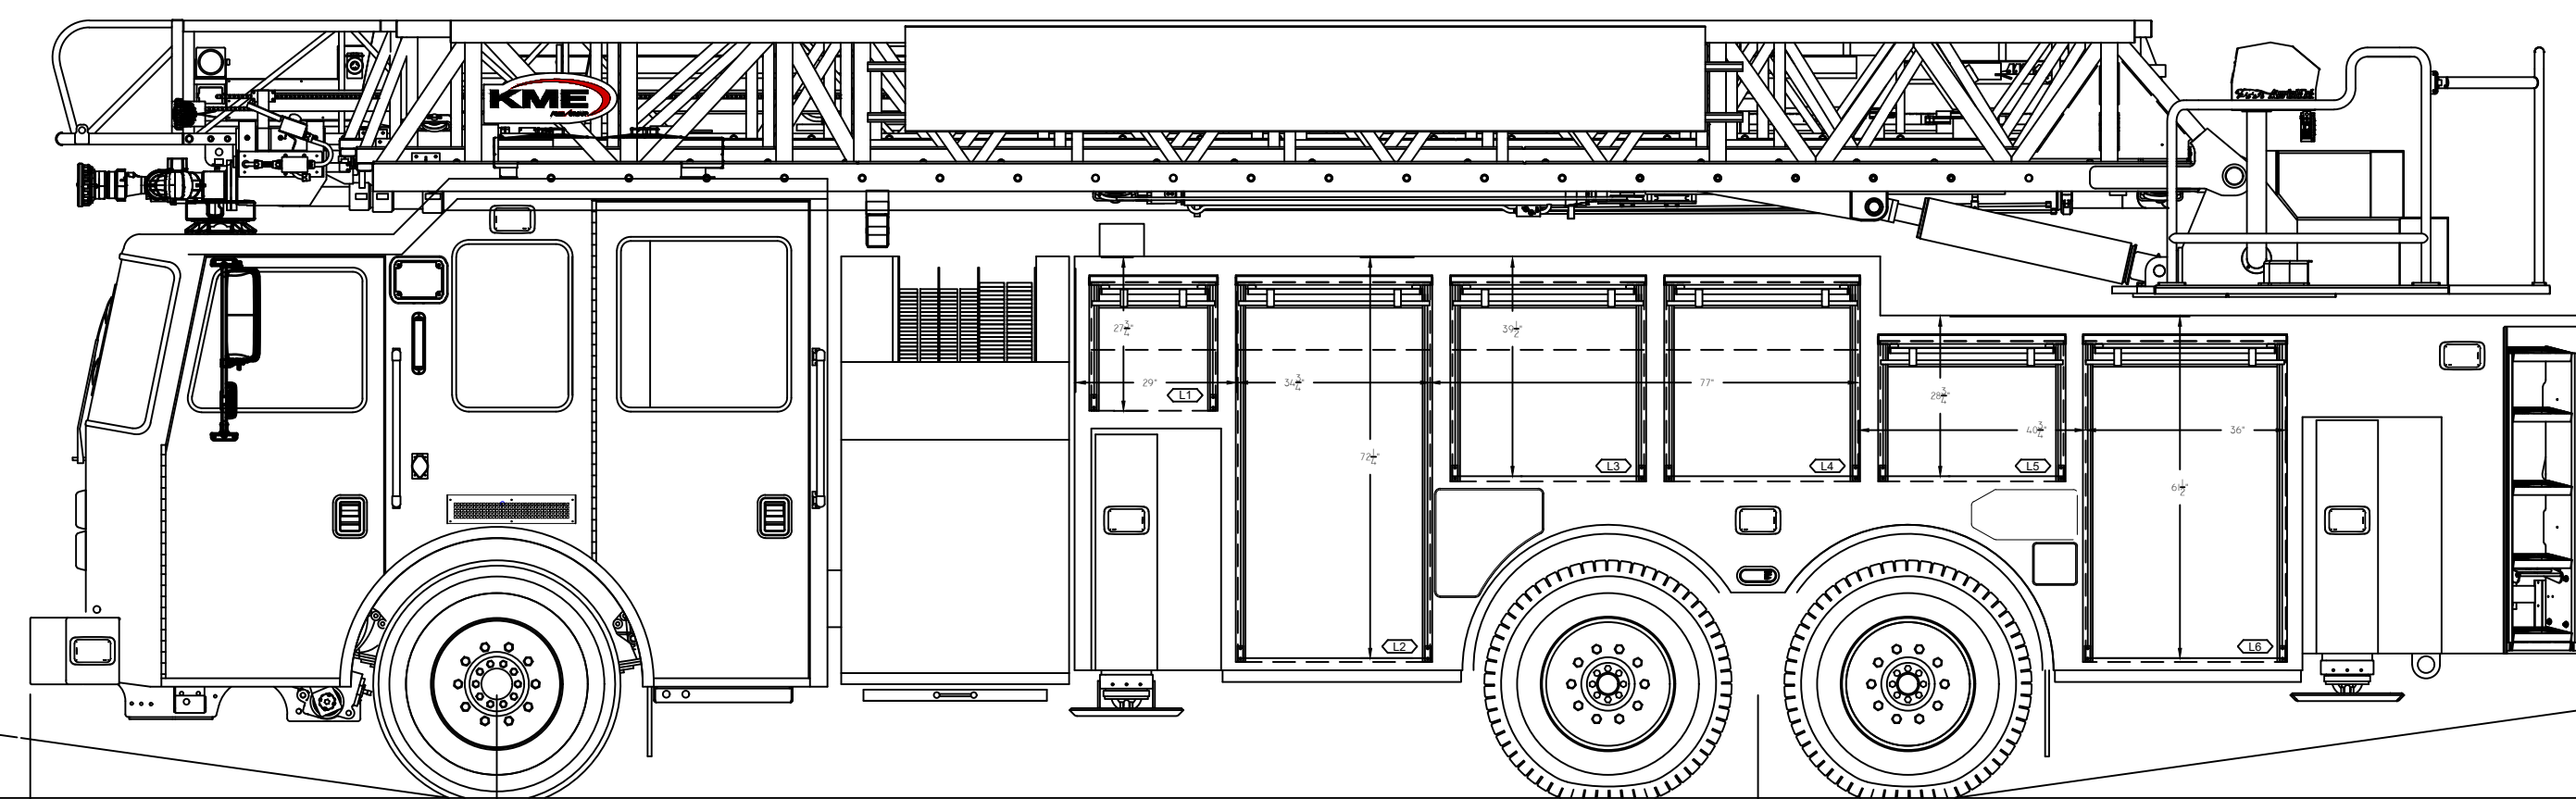

REAR VIEW

OFFICER'S SIDE VIEW

PLAN VIEW

FRONT VIEW

DRIVER'S SIDE VIEW

SYM	DATE	REVISION DESCRIPTION	APP'D
SALES ENGINEER : TBD			

DIMENSIONS ARE APPROXIMATE & MAY VARY DUE TO BUILD ADJUSTMENTS			
SCALE	DWG SIZE	DRAWN BY	DATE
NONE	B	J BEHLER	14MAR22
APPROVED BY			
103' REAR MOUNT LADDER			
BULLDOG FIRE APPARATUS			
QUOTE 07626-0			