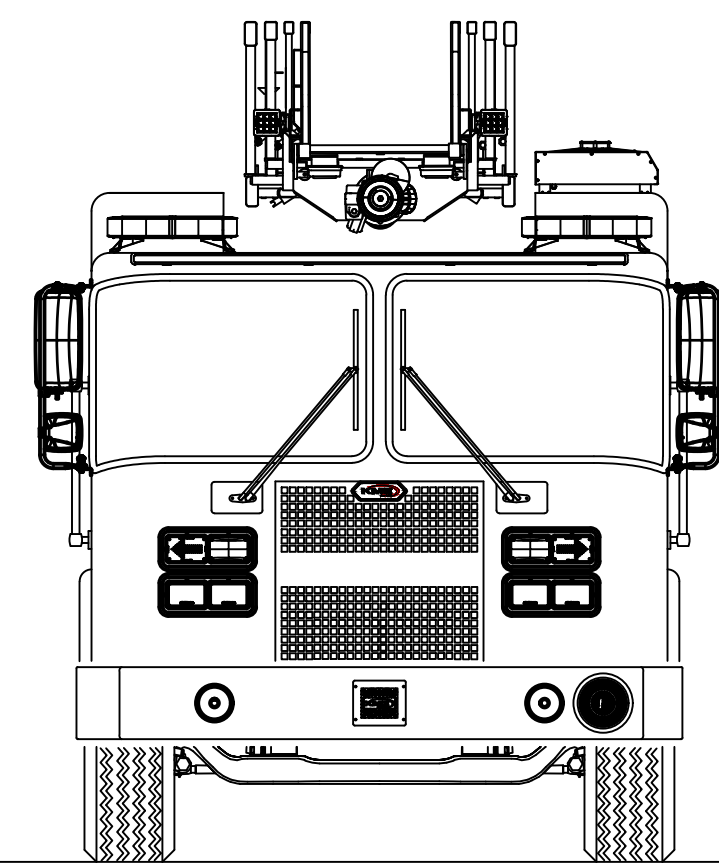

REAR VIEW

OFFICER'S SIDE VIEW

PLAN VIEW

FRONT VIEW

DRIVER'S SIDE VIEW

SYM	DATE	REVISION DESCRIPTION	APP'D
SALES ENGINEER : TBD			

DIMENSIONS ARE APPROXIMATE & MAY VARY DUE TO BUILD ADJUSTMENTS			
SCALE	DWG SIZE	DRAWN BY	DATE
NONE	B	J BEHLER	14MAR22
APPROVED BY			
103' REAR MOUNT LADDER			
BULLDOG FIRE APPARATUS			
QUOTE 07626-0			