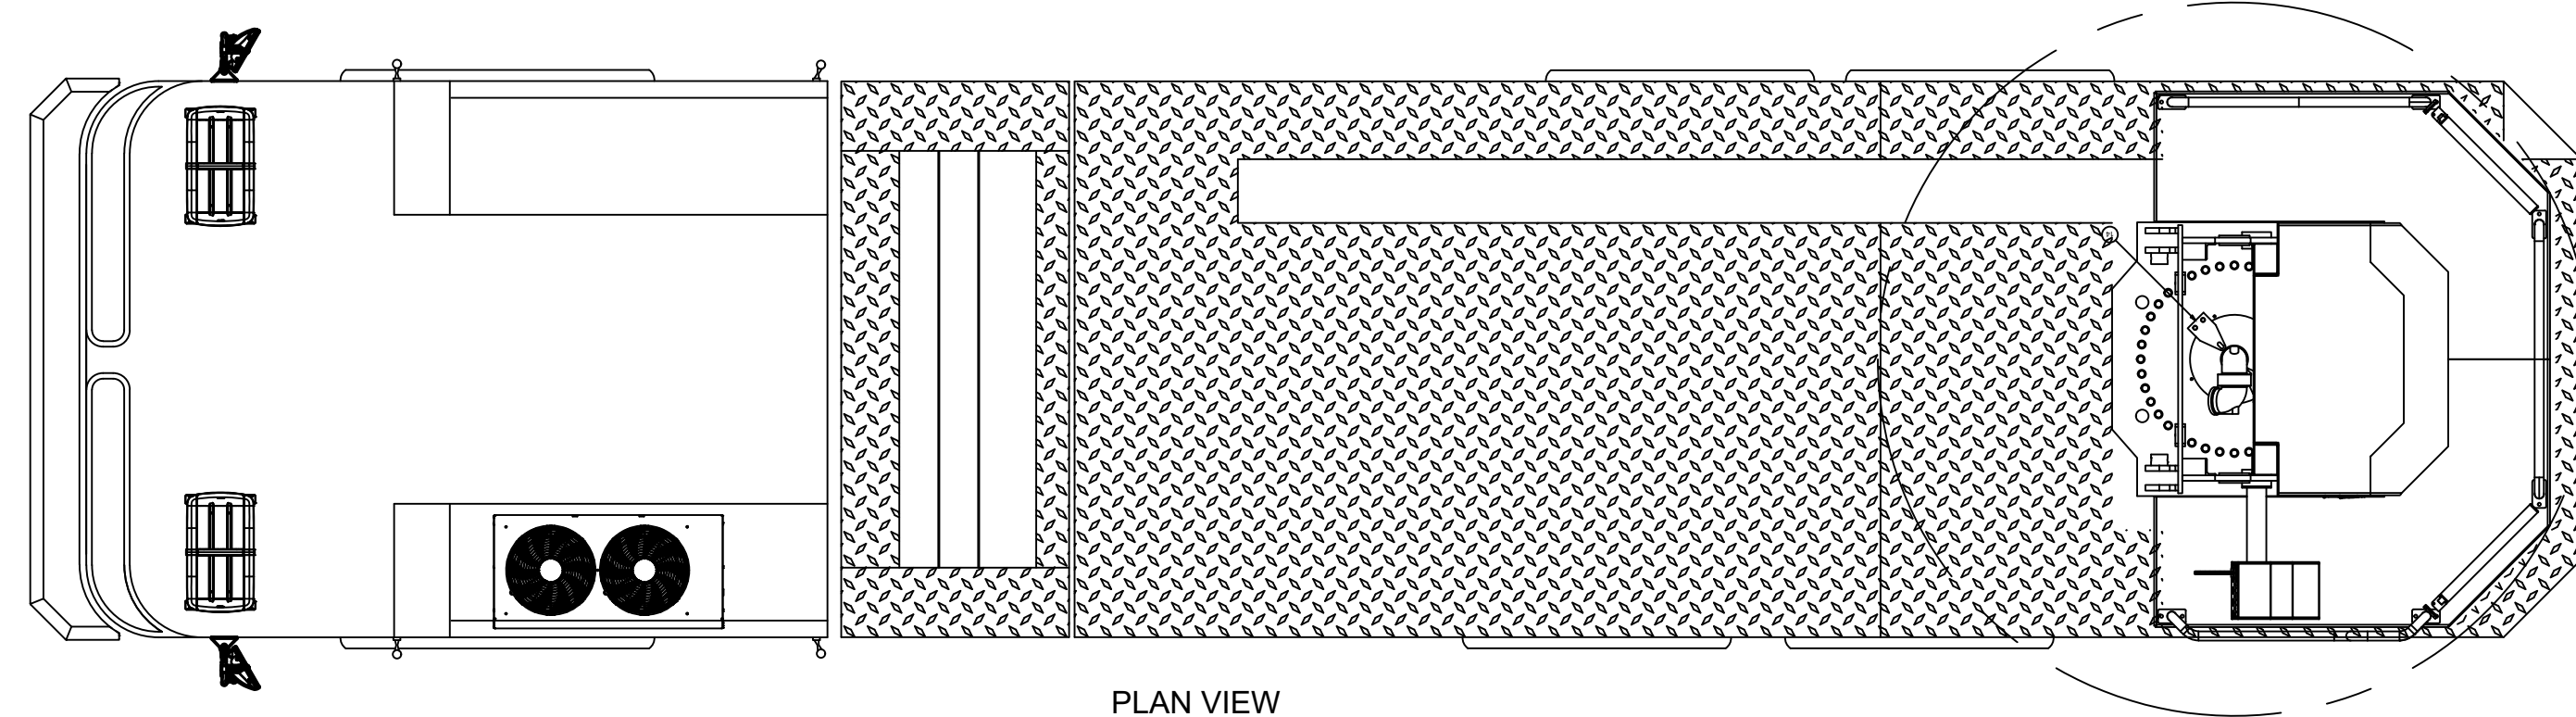

REAR VIEW

OFFICER'S SIDE VIEW

PLAN VIEW

FRONT VIEW

DRIVER'S SIDE VIEW

SYM	DATE	REVISION DESCRIPTION	APP'D
SALES ENGINEER : TBD			

DIMENSIONS ARE APPROXIMATE & MAY VARY DUE TO BUILD ADJUSTMENTS			
SCALE	DWG SIZE	DRAWN BY	DATE
NONE	B	J BEHLER	14MAR22
APPROVED BY			
103' REAR MOUNT LADDER			
BULLDOG FIRE APPARATUS			
QUOTE 07626-0			