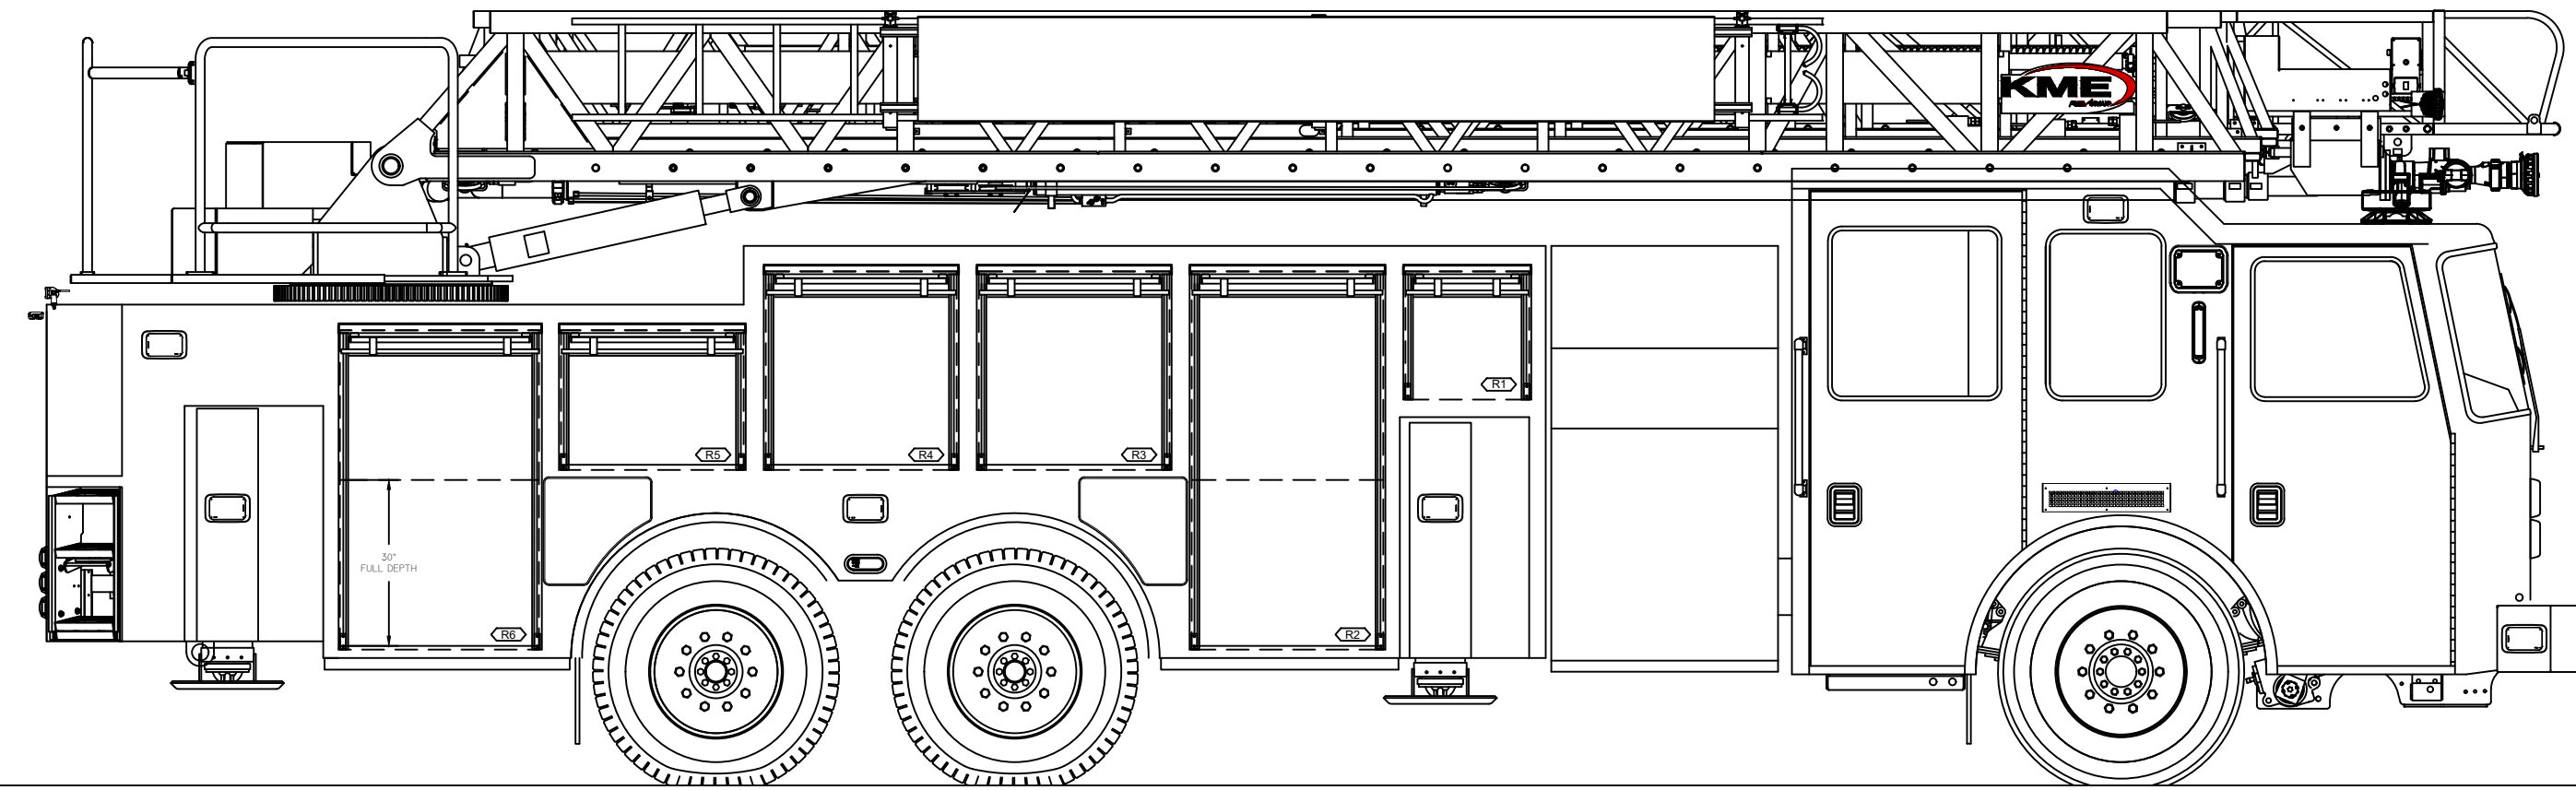

REAR VIEW

OFFICER'S SIDE VIEW

PLAN VIEW

FRONT VIEW

DRIVER'S SIDE VIEW

SYM	DATE	REVISION DESCRIPTION	APP'D
SALES ENGINEER : TBD			

DIMENSIONS ARE APPROXIMATE & MAY VARY DUE TO BUILD ADJUSTMENTS			
SCALE	DWG SIZE	DRAWN BY	DATE
NONE	B	J BEHLER	14MAR22
APPROVED BY			
103' REAR MOUNT LADDER			
BULLDOG FIRE APPARATUS			
QUOTE 07626-0			