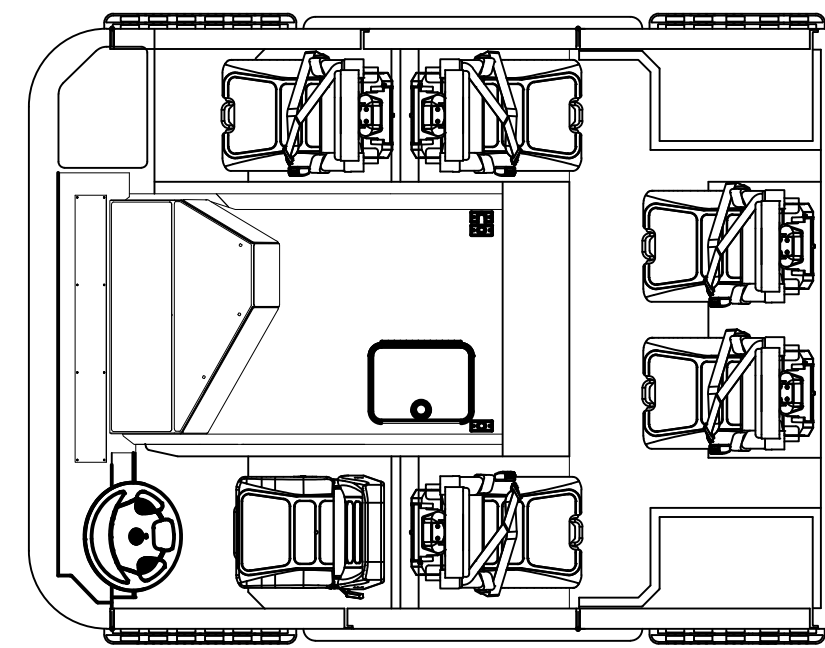

REAR VIEW

OFFICER'S SIDE VIEW

PLAN VIEW

FRONT VIEW

DRIVER'S SIDE VIEW

SYM	DATE	REVISION DESCRIPTION	APP'D
SALES ENGINEER : TBD			

DIMENSIONS ARE APPROXIMATE & MAY VARY DUE TO BUILD ADJUSTMENTS			
SCALE	DWG SIZE	DRAWN BY	DATE
NONE	B	J BEHLER	14MAR22
APPROVED BY			
103' REAR MOUNT LADDER			
BULLDOG FIRE APPARATUS			
QUOTE 07626-0			